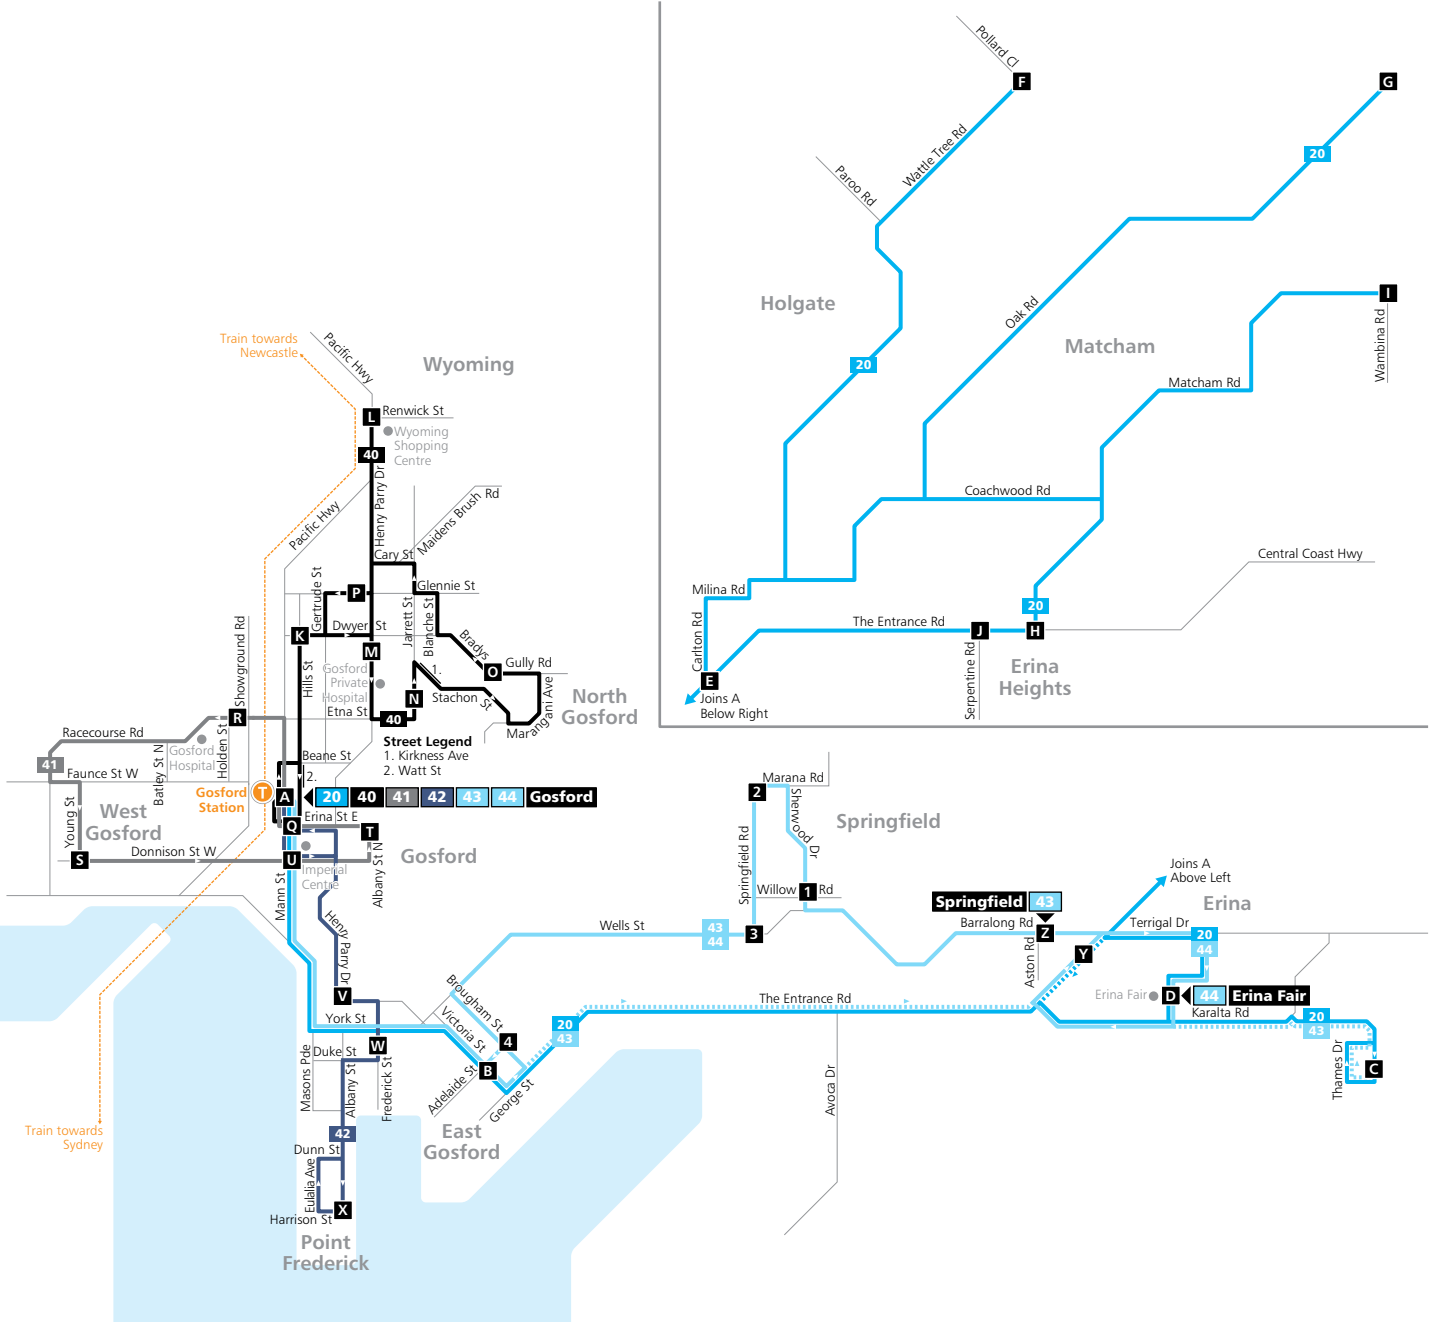

# Routes 20, 40, 41, 42, 43, 44

- Legend**
- Bus route
  - 20 Bus route number
  - A Timing point
  - T Train line/station