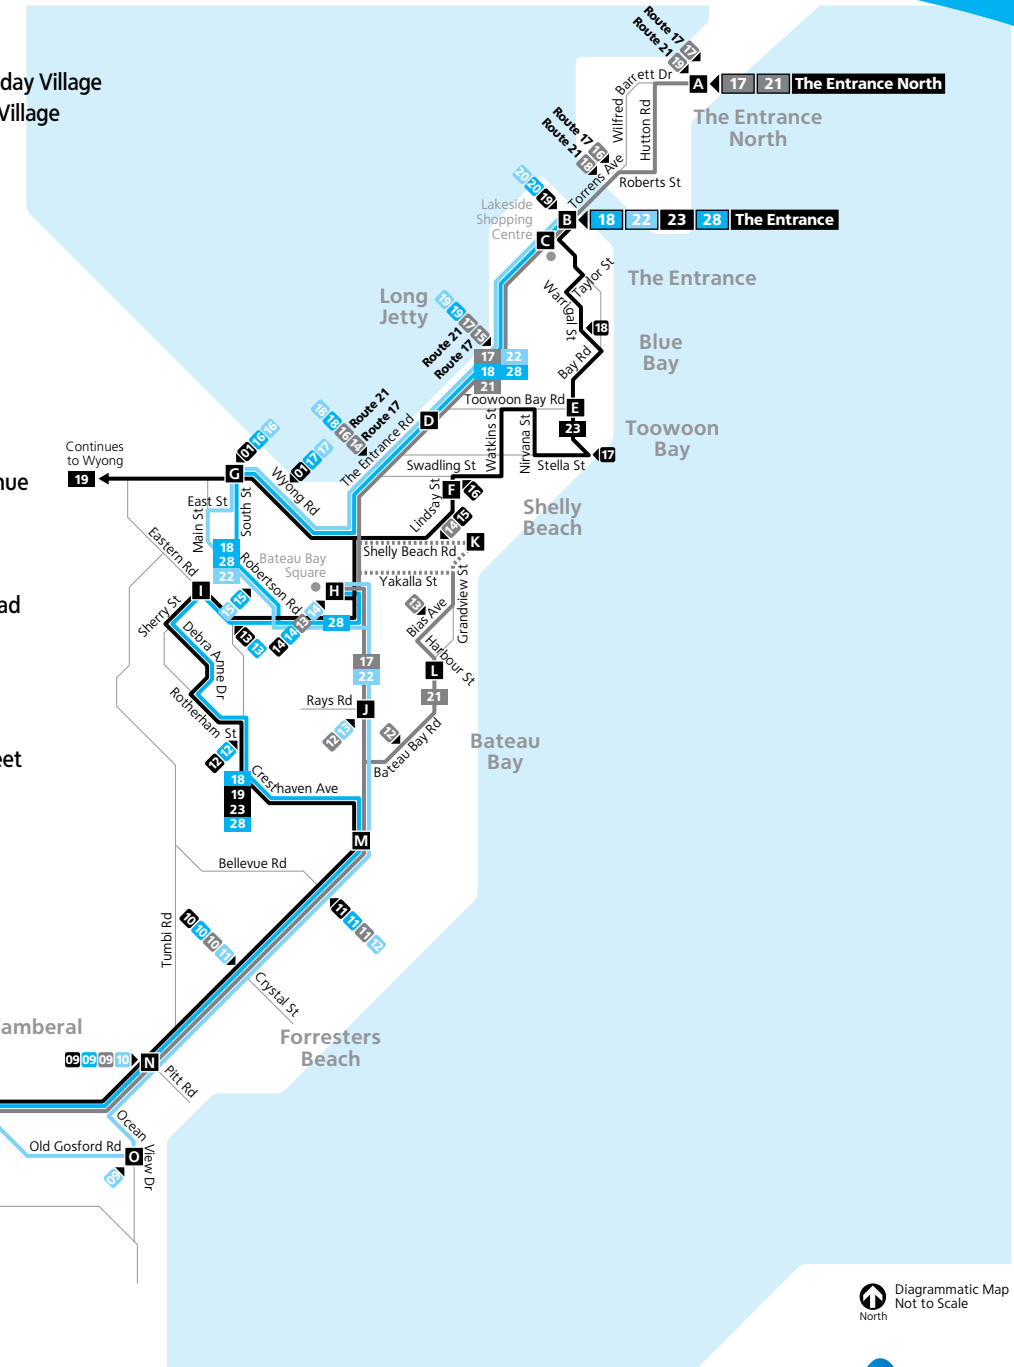

Diagrammatic Map
North
Not to Scale