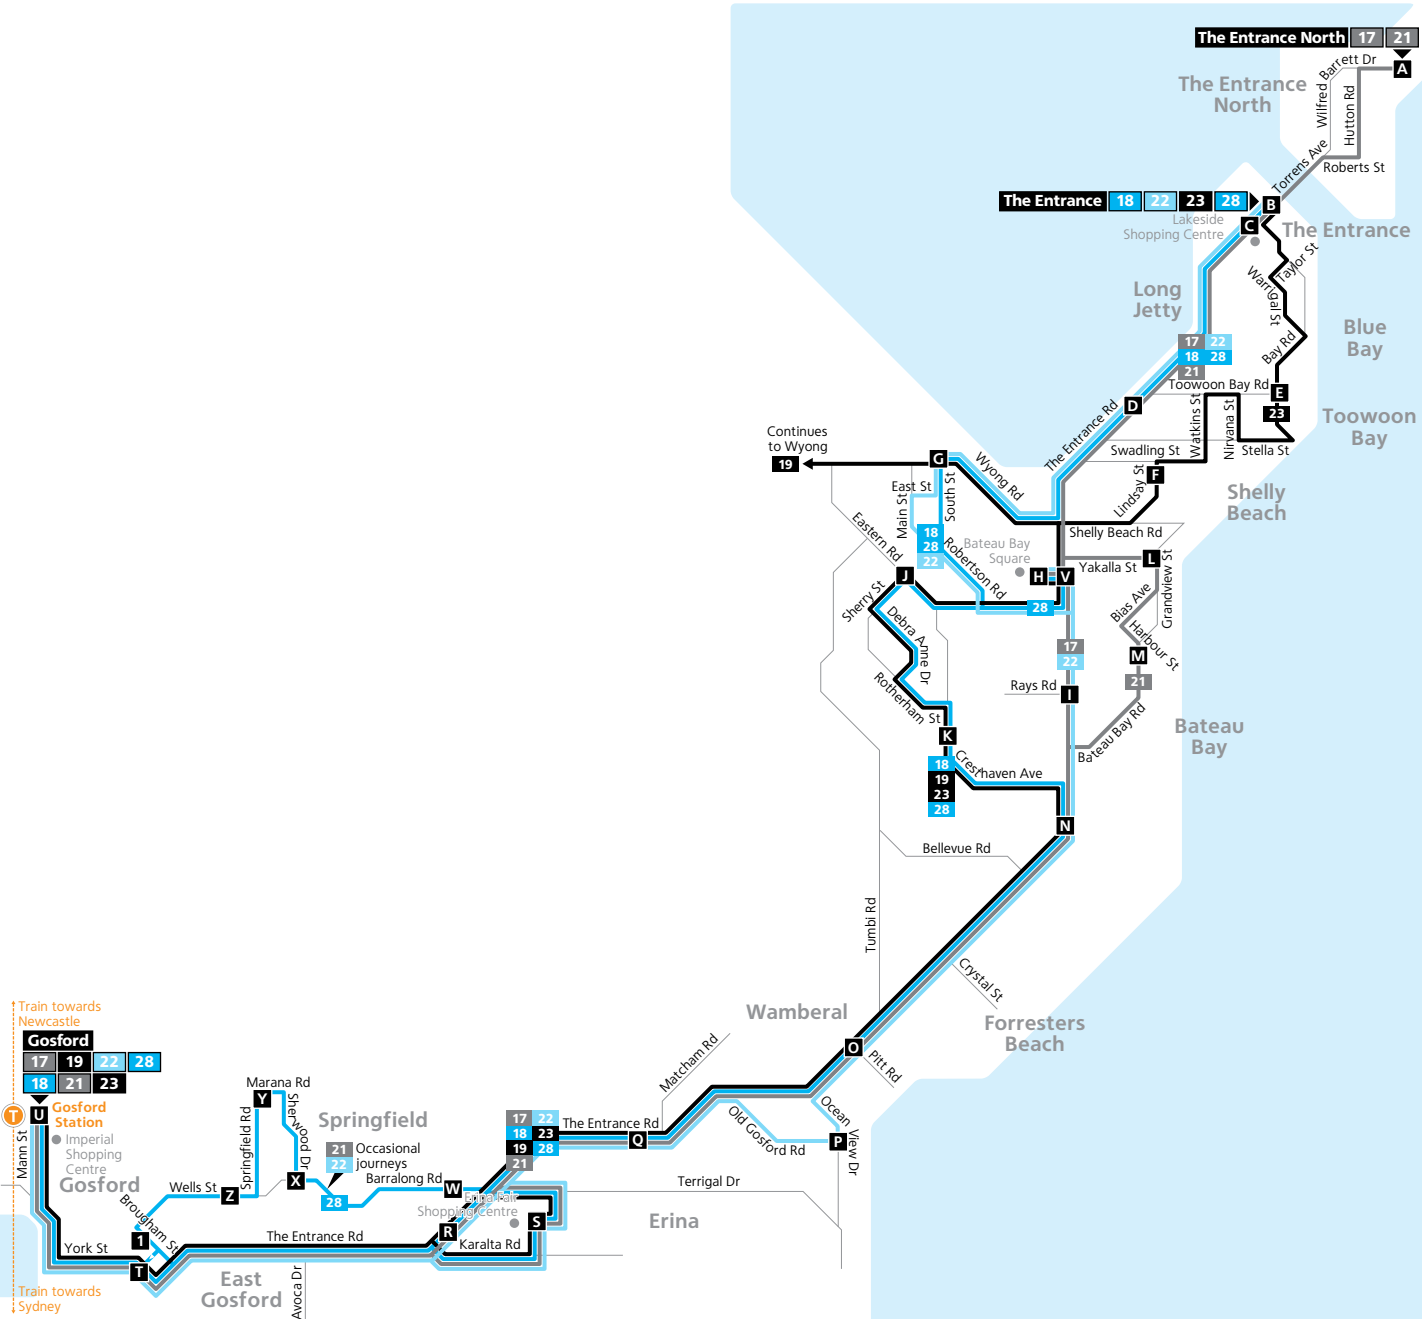

Routes 17, 18, 19, 21, 22, 23, 28

- Legend**
- Bus route
 - 18 Bus route number
 - A Timing point
 - T Train line/station

North
Diagrammatic Map
Not to Scale