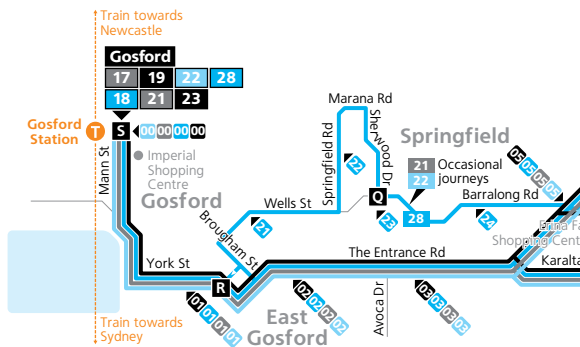

# Route 19

- Section Point Number
- Location:
- 00 Gosford Station
  - 01 Central Coast Hwy/Albany St
  - 02 Central Coast Hwy/Punt Bridge
  - 03 Central Coast Hwy/Woodport Retirement
  - 04 Erina Fair Shopping Centre
  - 05 Central Coast Hwy/Terrigal Dr
  - 06 Central Coast Hwy/Old Tuggerah Beach Rd
  - 07 Central Coast Hwy/Matcham Rd
  - 08 Central Coast Hwy/Old Gosford Rd
  - 09 Central Coast Hwy/Pitt Rd
  - 10 Central Coast Hwy/Crystal St
  - 11 Central Coast Hwy/Whalans Rd
  - 12 Cresthaven Shops
  - 13 Eastern Rd/Cresthaven Ave
  - 14 Bateau Bay Square
  - 15 Wyong Rd/Brooke Ave
  - 16 Wyong Rd/Cornish Ave
  - 17 Mingara Rec Club
  - 18 Tumbi Creek Rd/ Gregory St
  - 19 Pindarri Ave/Jubilee Pde

## Timing Points

- A** The Entrance Nth opp Two Shores Holiday Village
- A** The Entrance Nth Two Shores Holiday Village
- B** The Entrance Torrens Avenue
- C** Lakeside Plaza
- C** Opposite Lakeside Plaza
- D** Central Coast Highway & Pacific Street
- E** Toowoon Bay Road & Bay Road
- F** Lindsay Street & Oaks Avenue
- G** Wyong Road & South Street
- G** Wyong Road & Davidson Avenue
- H** Bateau Bay Square
- I** Eastern Road & Sherry Street
- I** Eastern Road & Northumberland Road
- J** Central Coast Highway & Ventura Avenue
- J** Central Coast Highway & Rays Road
- K** Grandview Road & Shelly Beach Road
- L** Bateau Bay Road & Parkside Avenue
- M** Central Coast Highway & Coleridge Road
- N** Central Coast Highway & Pitt Road
- O** Ocean View Drive & Old Gosford Road
- P** Erina Fair Shopping Centre
- Q** Wells Street & Sherwood Drive
- R** Central Coast Highway & Adelaide Street
- S** Gosford Station

**Legend**

- Bus route
- 18 Bus route number
- A** Timing point
- 04** Section point
- T— Train line/station

Diagrammatic Map  
North  
Not to Scale