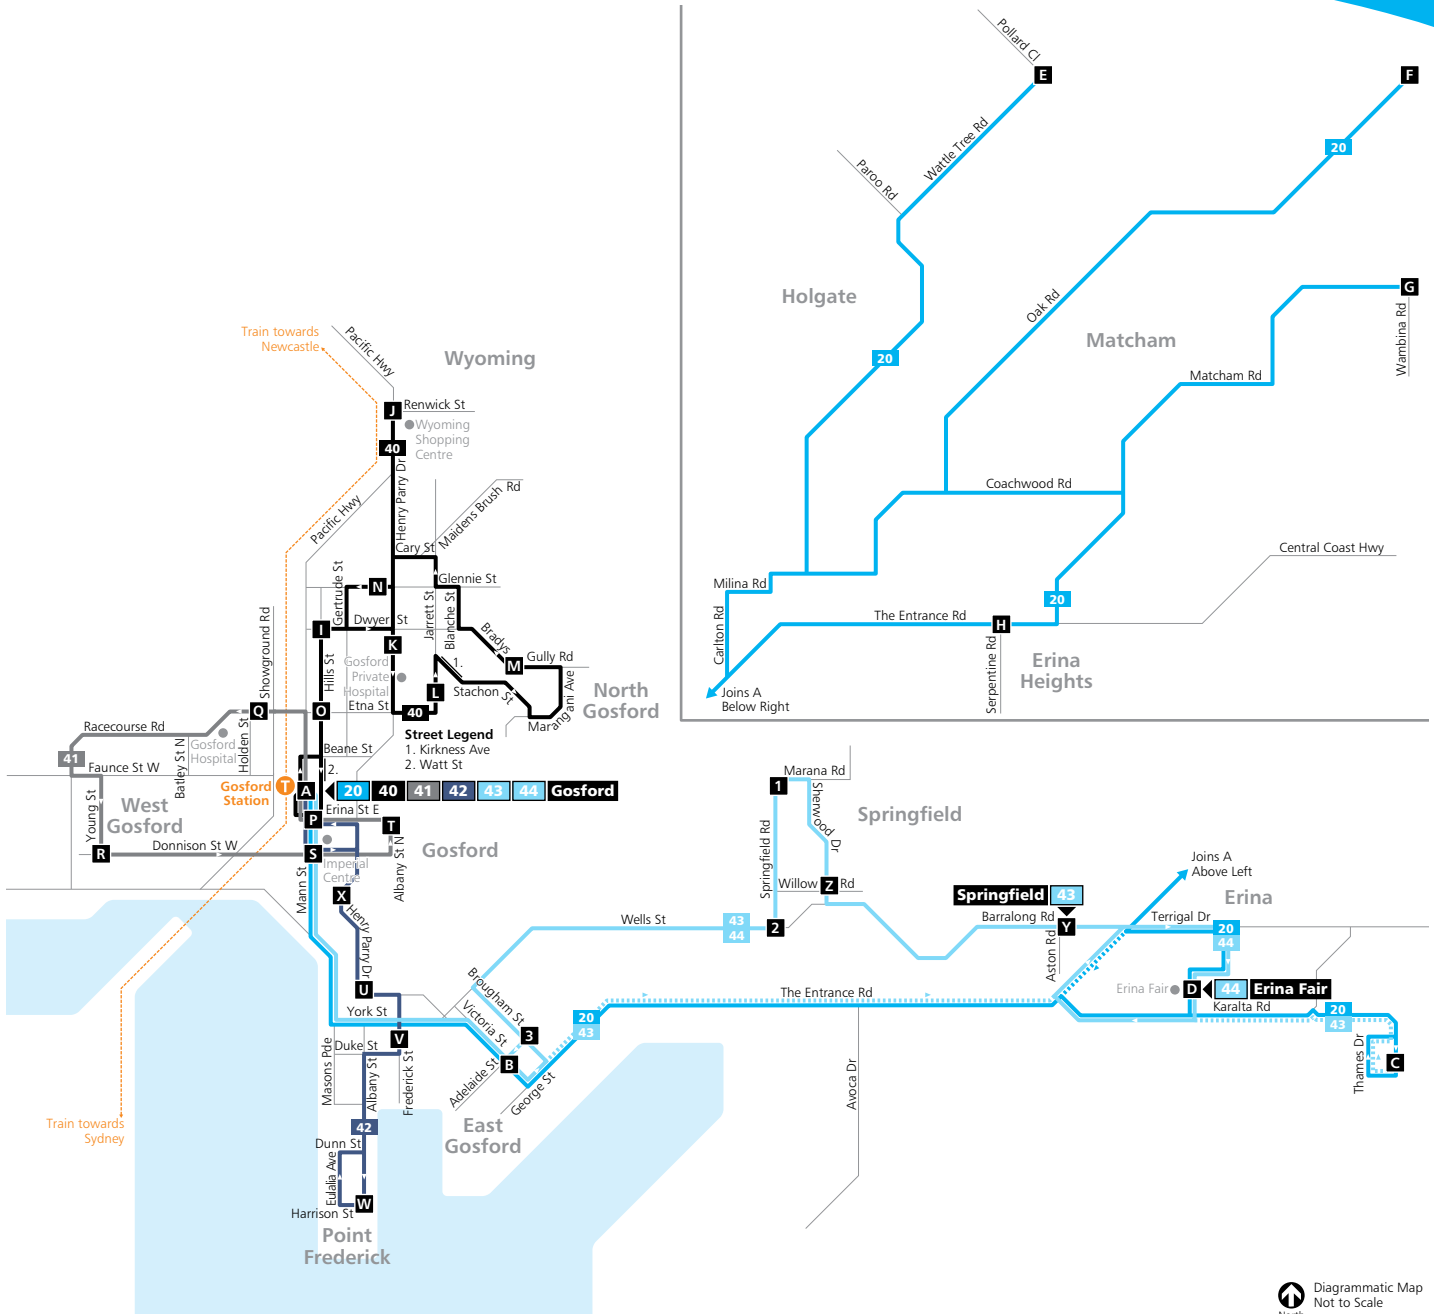

1. **Legend**
2. Bus route
   - 20 Bus route number
   - **A** Timing point
   - -T- Train line/station

Diagrammatic Map
Not to Scale
North