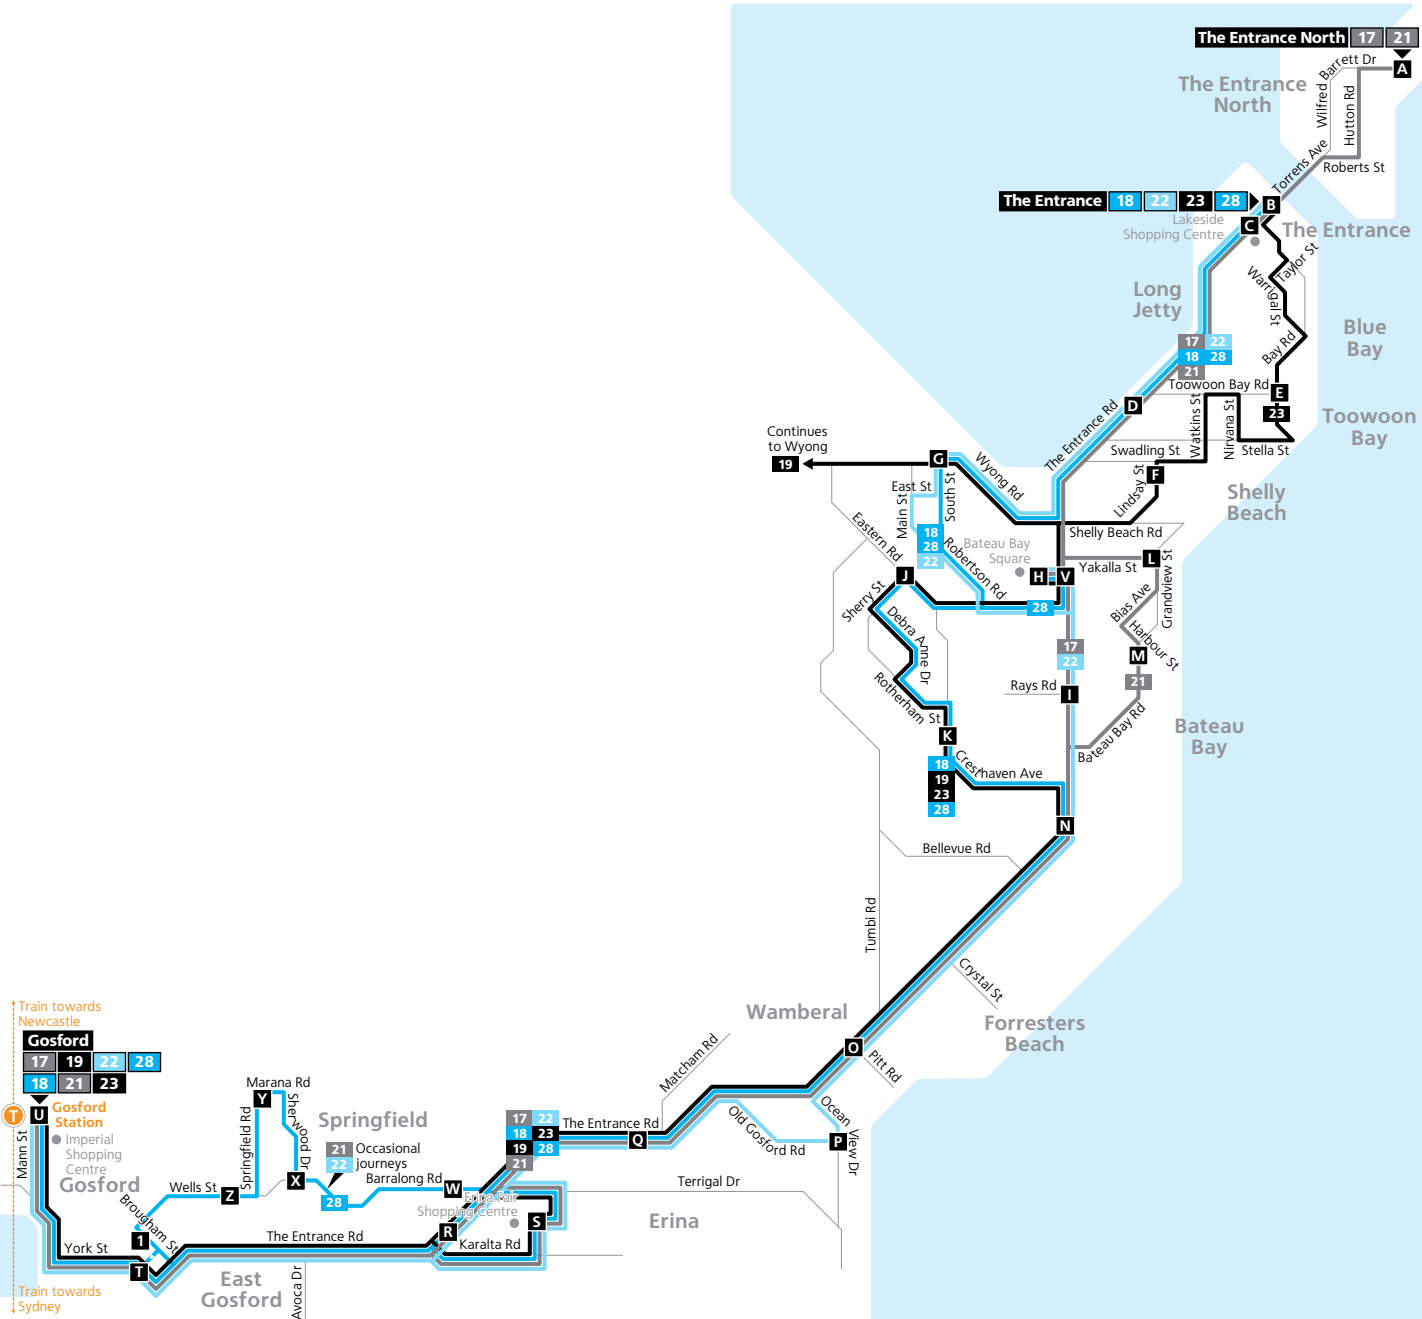

Routes 17, 18, 19, 21, 22, 23, 28

1. **Legend**
2. Bus route
   - 18 Bus route number
   - A Timing point
   - T Train line/station

⬆ North
Diagrammatic Map
Not to Scale