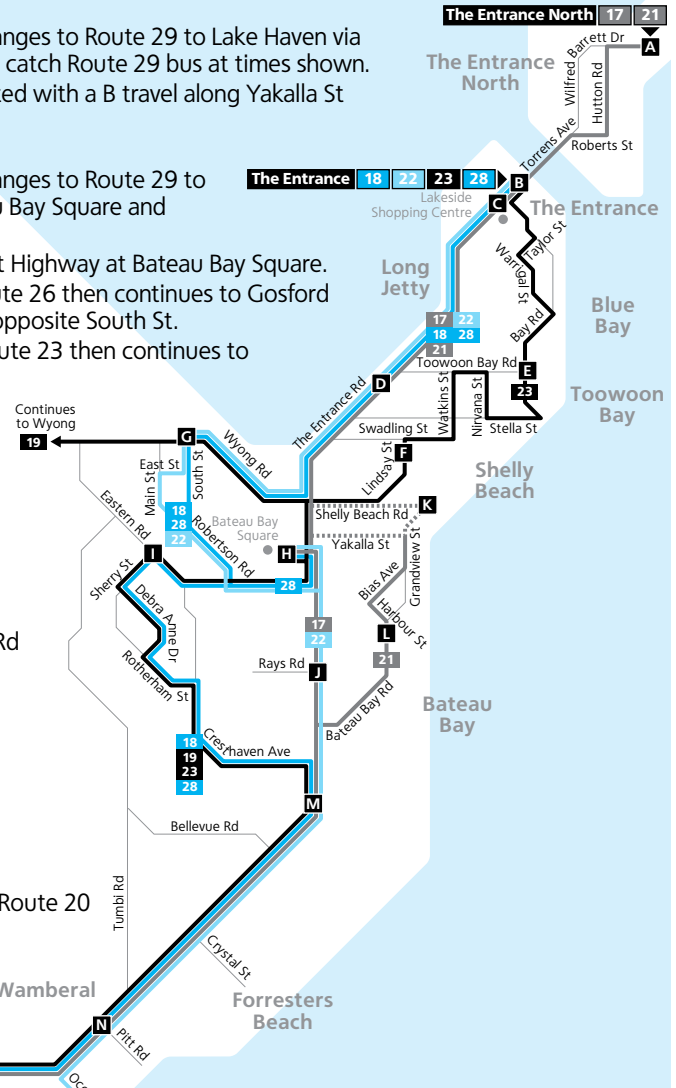

Hail & Ride

All services operating in rural areas operate as Hail & Ride. Simply stand on the side of the road where it is safe for the bus to stop and hail the bus driver as the bus approaches. Suburban areas have designated bus stops which should be used where available.