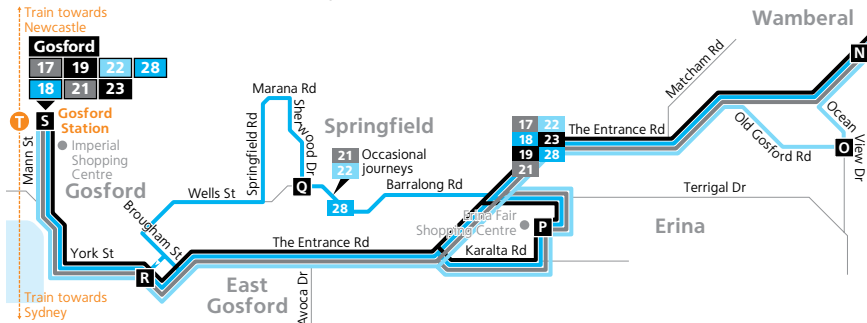

- **A** Bus operates from Gosford to Bateau Bay Square as Route 17 then changes to Route 29 to Lake Haven via Toukley for travel between Bateau Bay Square and The Entrance North catch Route 29 bus at times shown.
- **B** All Route 21 buses operate along Bias Ave in Bateau Bay: Those indicated with a B travel along Yakalla St between Bias Ave and Bateau Bay Square.
- **BV** Bus starts or finishes at Bateau Bay Square.
- **E** Bus operates from Gosford to Bateau Bay Square as Route 21 then changes to Route 29 to Wyong Hospital via Toukley and Lake Haven for travel between Bateau Bay Square and The Entrance North catch Route 29 bus at times shown.
- **F** Bus operates from bus stop opposite McDonald's on the Central Coast Highway at Bateau Bay Square.
- **G** Route 19 operates between Wyong and Bateau Bay Square as per Route 26 then continues to Gosford as per Route 23, time shown at Wyong Rd /South St is on Wyong Rd opposite South St.
- **g** Route 19 operates between Gosford and Bateau Bay Square as per Route 23 then continues to Wyong as per Route 26, time shown at Wyong Rd /Davidson St is on Wyong Rd at South St.
- **H** Bus operates during school Holidays ONLY.
- **J** For travel to Gosford transfer to connecting bus at Coleridge Rd.
- **K** For Travel to Bateau Bay West transfer to Route 18 at Coleridge Rd.
- **L** Bus diverts from Bias Ave into Anne Findlay Pl.
- **M** Bus operates from bus stop outside McDonald's on the Central Coast Highway at Bateau Bay Square.
- **N** Train operates to/from North Sydney.
- **P** Bus picks up and drops outside the Catholic Church cnr The Entrance Rd and Ashton Ave opposite Lakeside Plaza Shopping Centre.
- **R** Bus operates Sunday and Christmas Day only.
- **S** Bus operates on school days ONLY.
- **V** Bus operates via Springfield between Erina Fair and Gosford.
- **X** Bus operates on Saturday ONLY: This service does not operate on Sunday and Public Holidays.
- **( )** Time shown in brackets is for the bus stop opposite McDonald's on Central Coast Hwy at Bateau Bay Square.
- ***** For travel to Erina and Gosford catch bus due at 07:40 and transfer to Route 20 at Central Coast Grammar School.
- **...** Bus does not operate through this point.

1. **Legend**
2. Bus route
   - 18 Bus route number
   - **A** Timing point
   - Train line/station