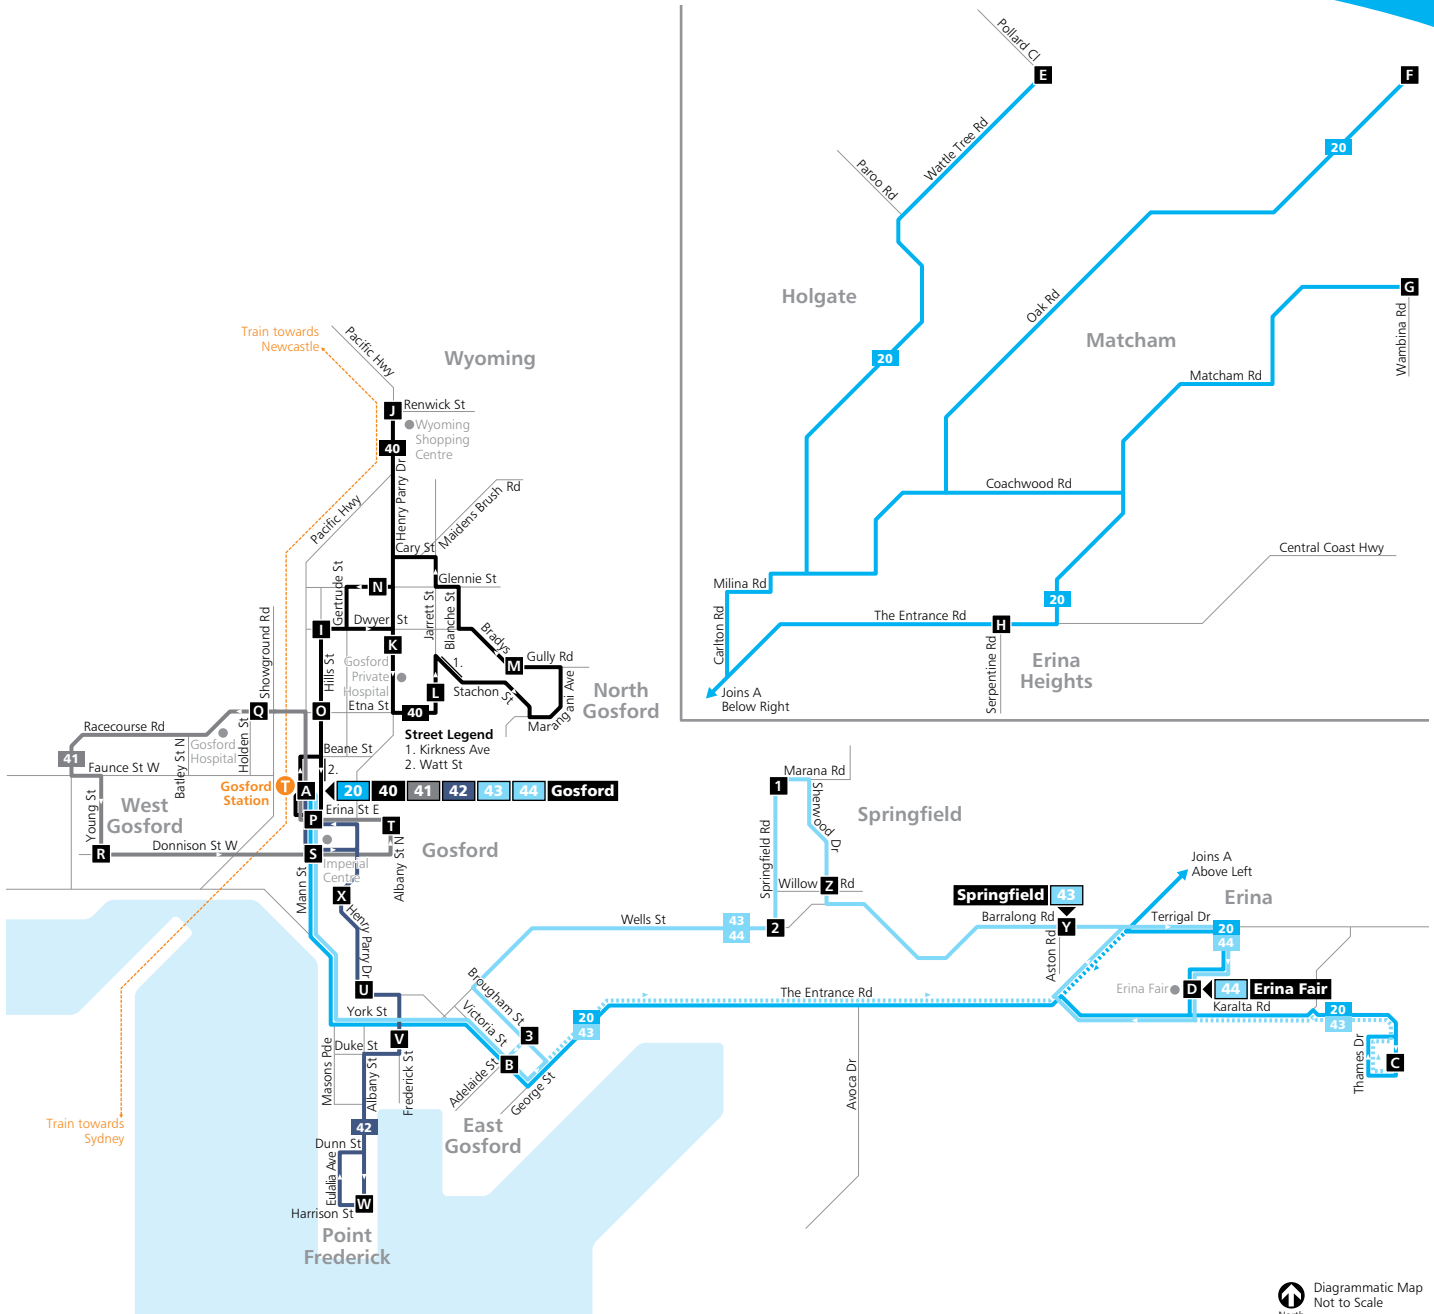

- Legend**
- Bus route
  - 20 Bus route number
  - A** Timing point
  - T- Train line/station

Diagrammatic Map  
Not to Scale  
North