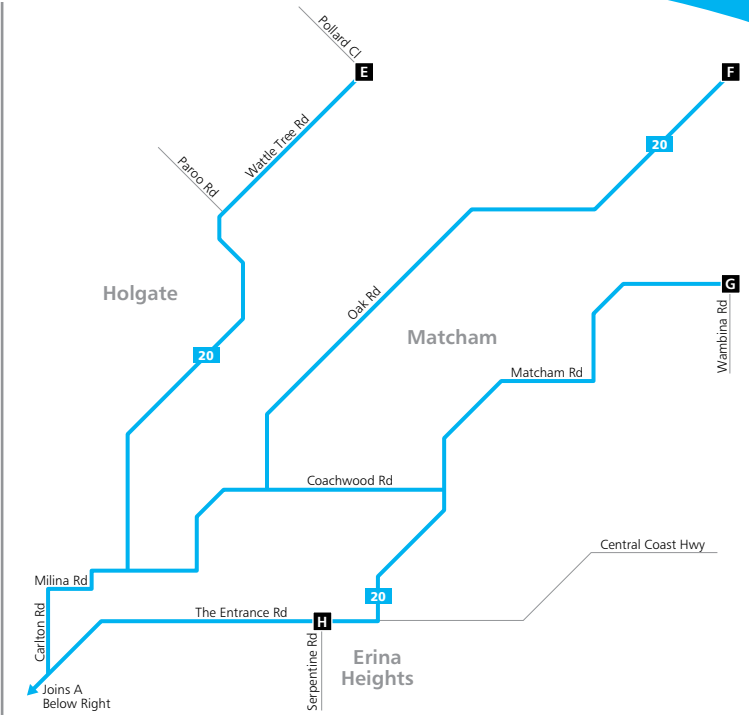

1. **Legend**
2. Bus route
   - 20 Bus route number
   - **A** Timing point
   - -T- Train line/station

Diagrammatic Map
Not to Scale
North