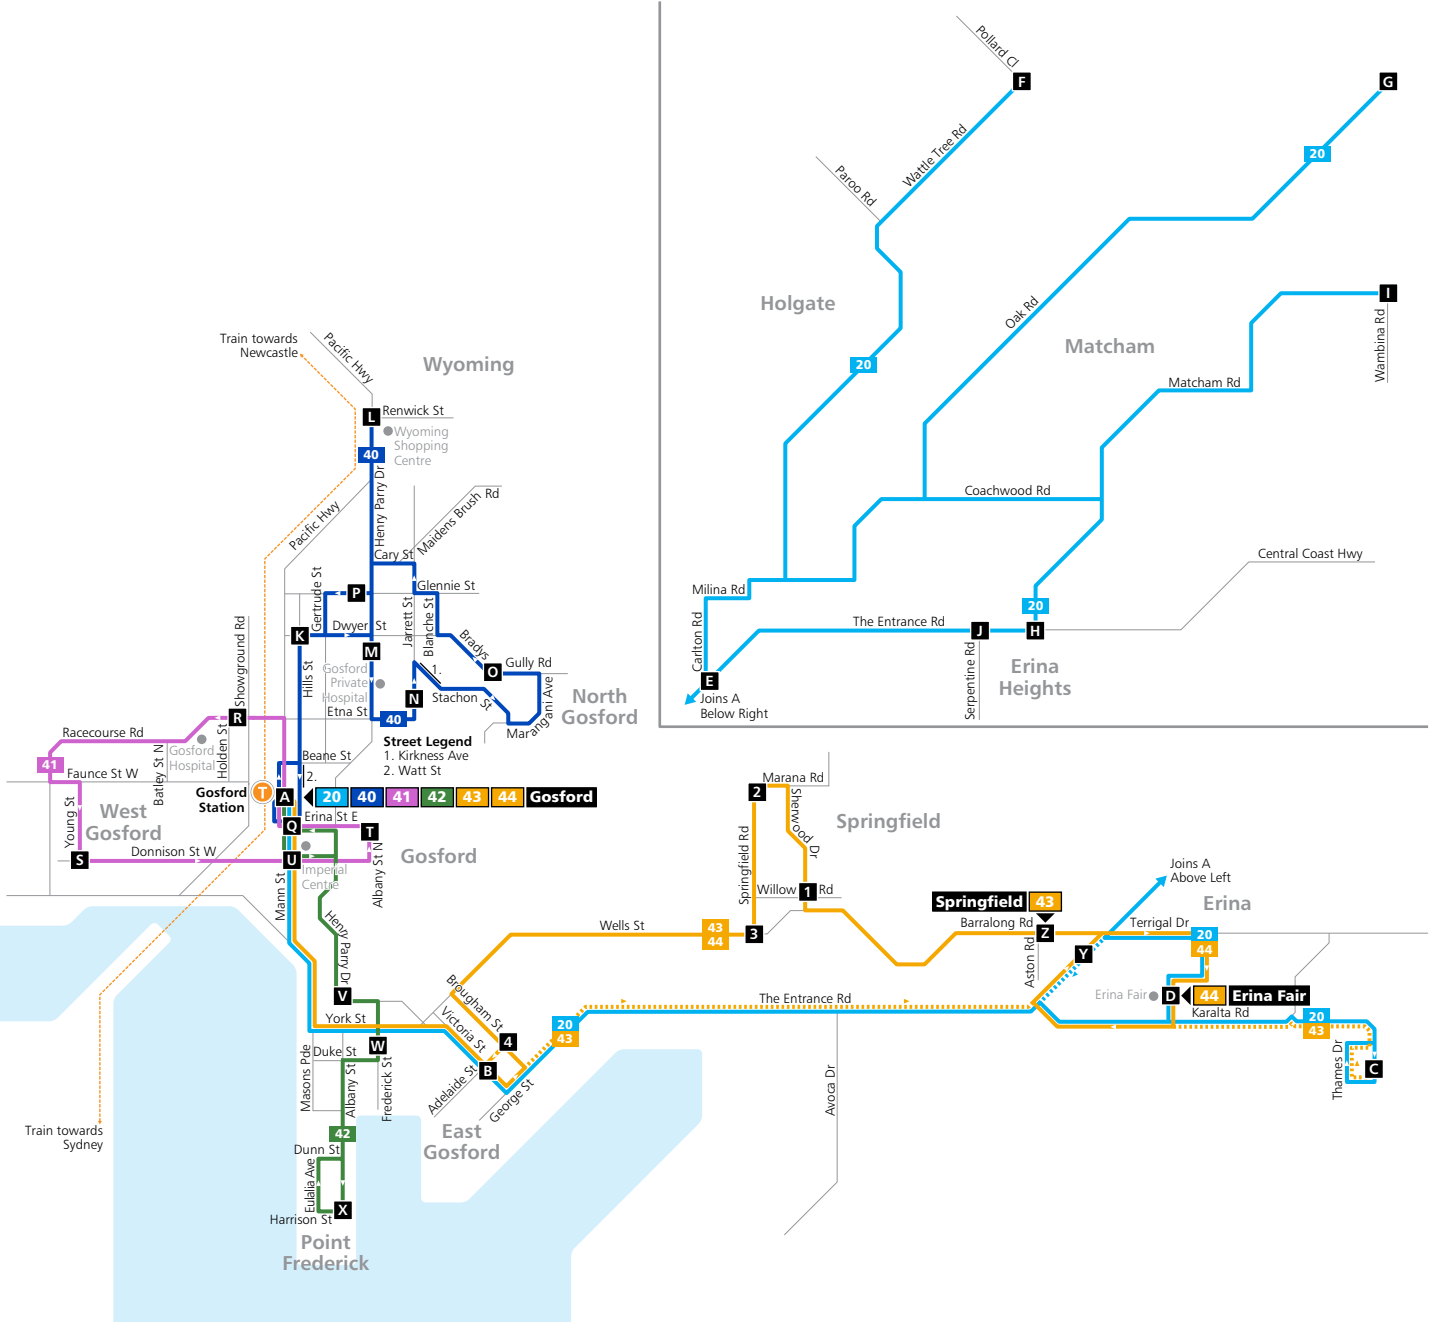

Routes 20, 40, 41, 42, 43, 44

- Legend**
- Bus route
 - 20 Bus route number
 - A** Timing point
 - T Train line/station