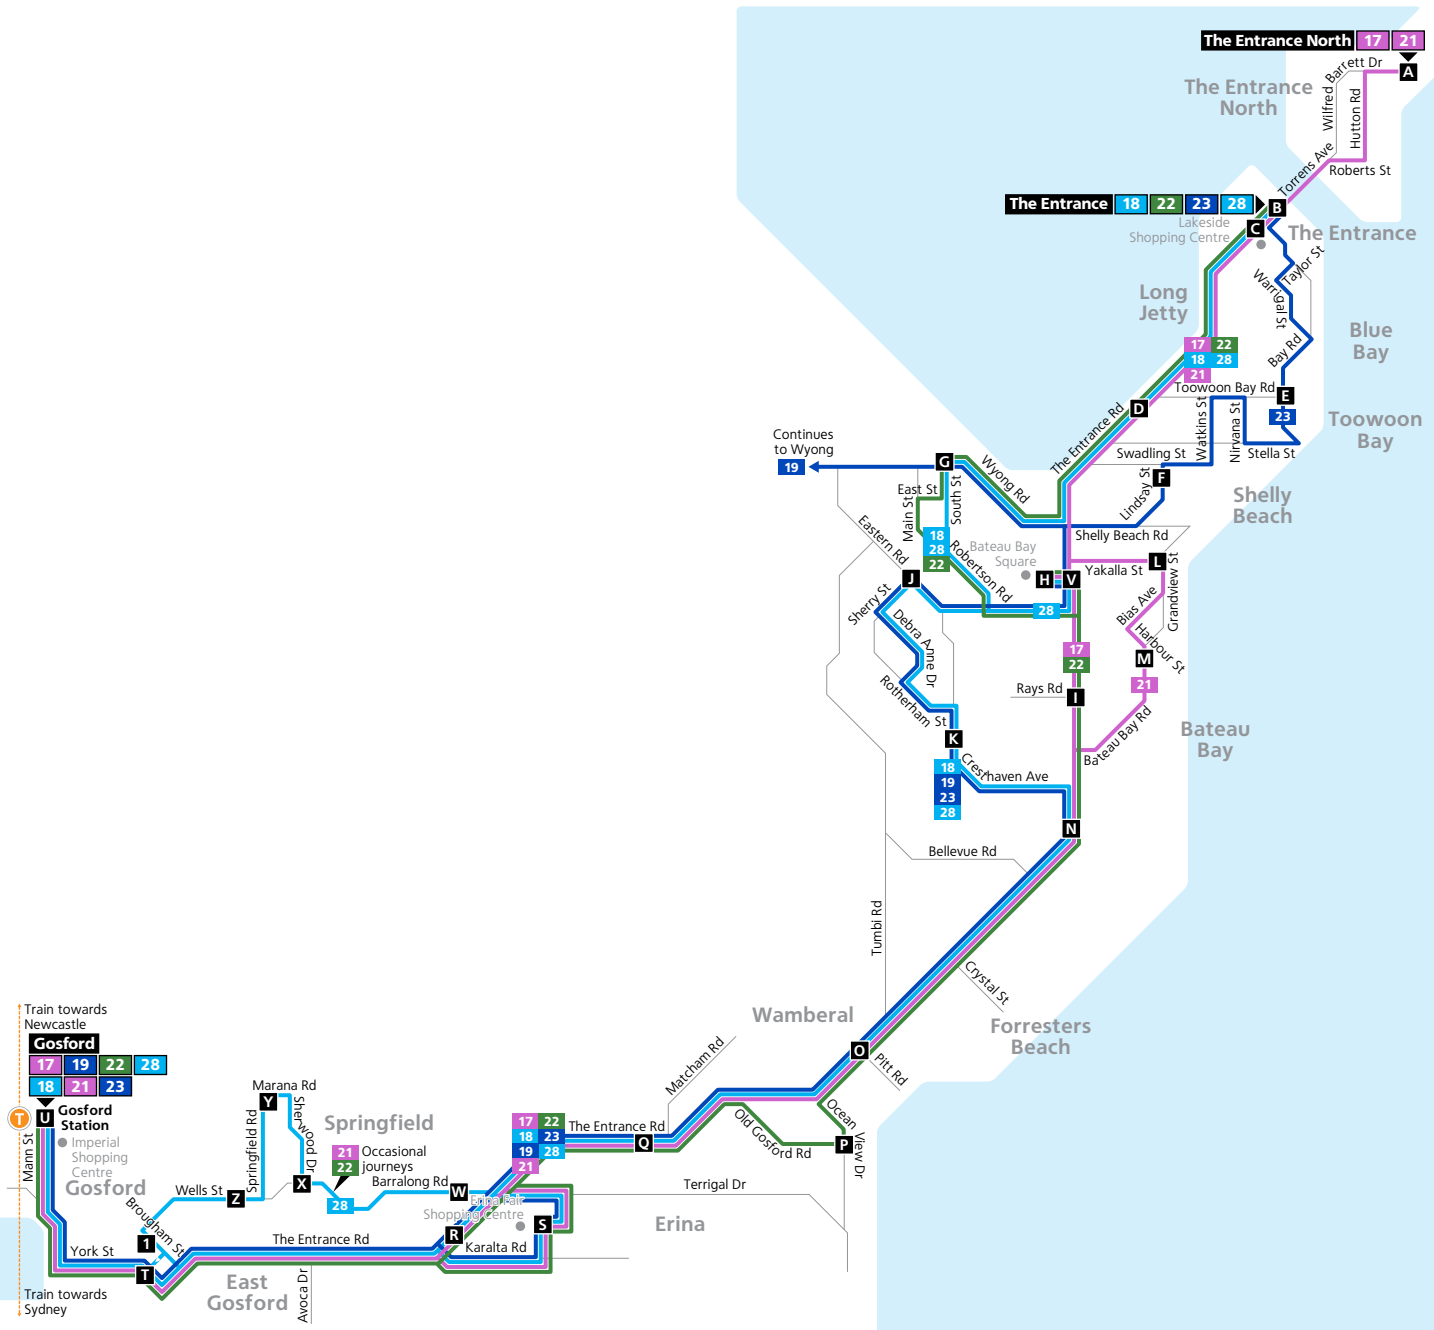

# Routes 17, 18, 19, 21, 22, 23, 28

- Legend**
- Bus route
  - 18 Bus route number
  - A Timing point
  - T Train line/station

Diagrammatic Map  
Not to Scale