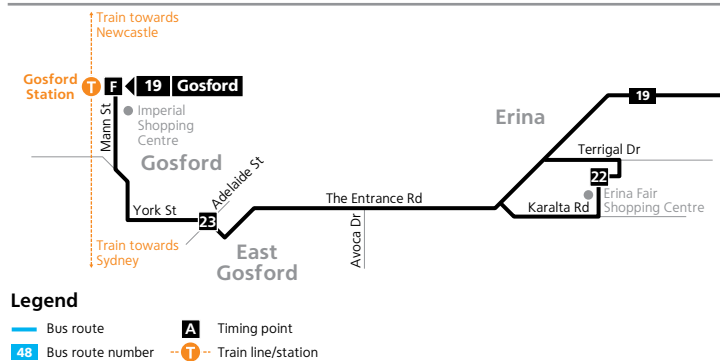

Public Holidays

The Saturday, Sunday & Public Holidays timetable operates on all Public Holidays except Christmas Day. See the Christmas Day timetables for details.

Hail & Ride

All services operating in rural areas operate as Hail & Ride. Simply stand on the side of the road where it is safe for the bus to stop and hail the bus driver as the bus approaches. Suburban areas have designated bus stops which should be used where available.

Train Times & Late Trains

Train times shown in this timetable are effective as at 20 October 2013 and are subject to change. On Monday to Friday after 16:00 buses will wait a reasonable time for late arriving trains. This may cause some buses to run late when operating to and from a railway station.