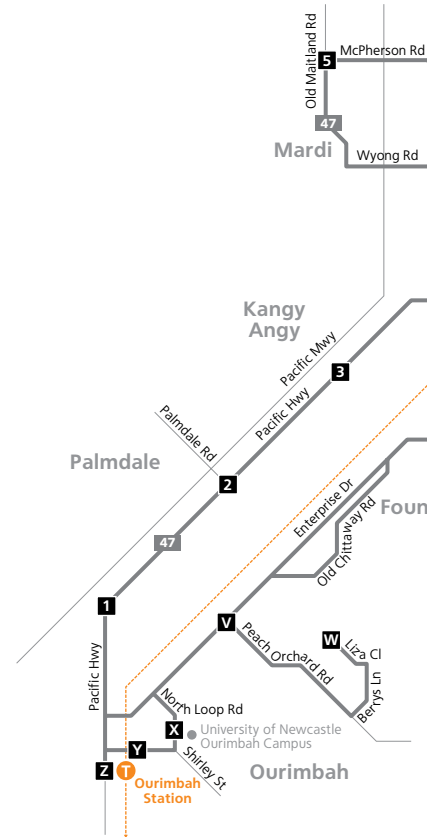

Public Holidays

The Saturday, Sunday & Public Holidays timetable operates on all Public Holidays except Christmas Day. See the Christmas Day timetables for details.

Hail & Ride

All services operating in rural areas operate as Hail & Ride. Simply stand on the side of the road where it is safe for the bus to stop and hail the bus driver as the bus approaches. Suburban areas have designated bus stops which should be used where available.

Train Times & Late Trains

Train times shown in this timetable are effective as at 20 October 2013 and are subject to change. On Monday to Friday after 16:00 buses will wait a reasonable time for late arriving trains. This may cause some buses to run late when operating to and from a railway station.