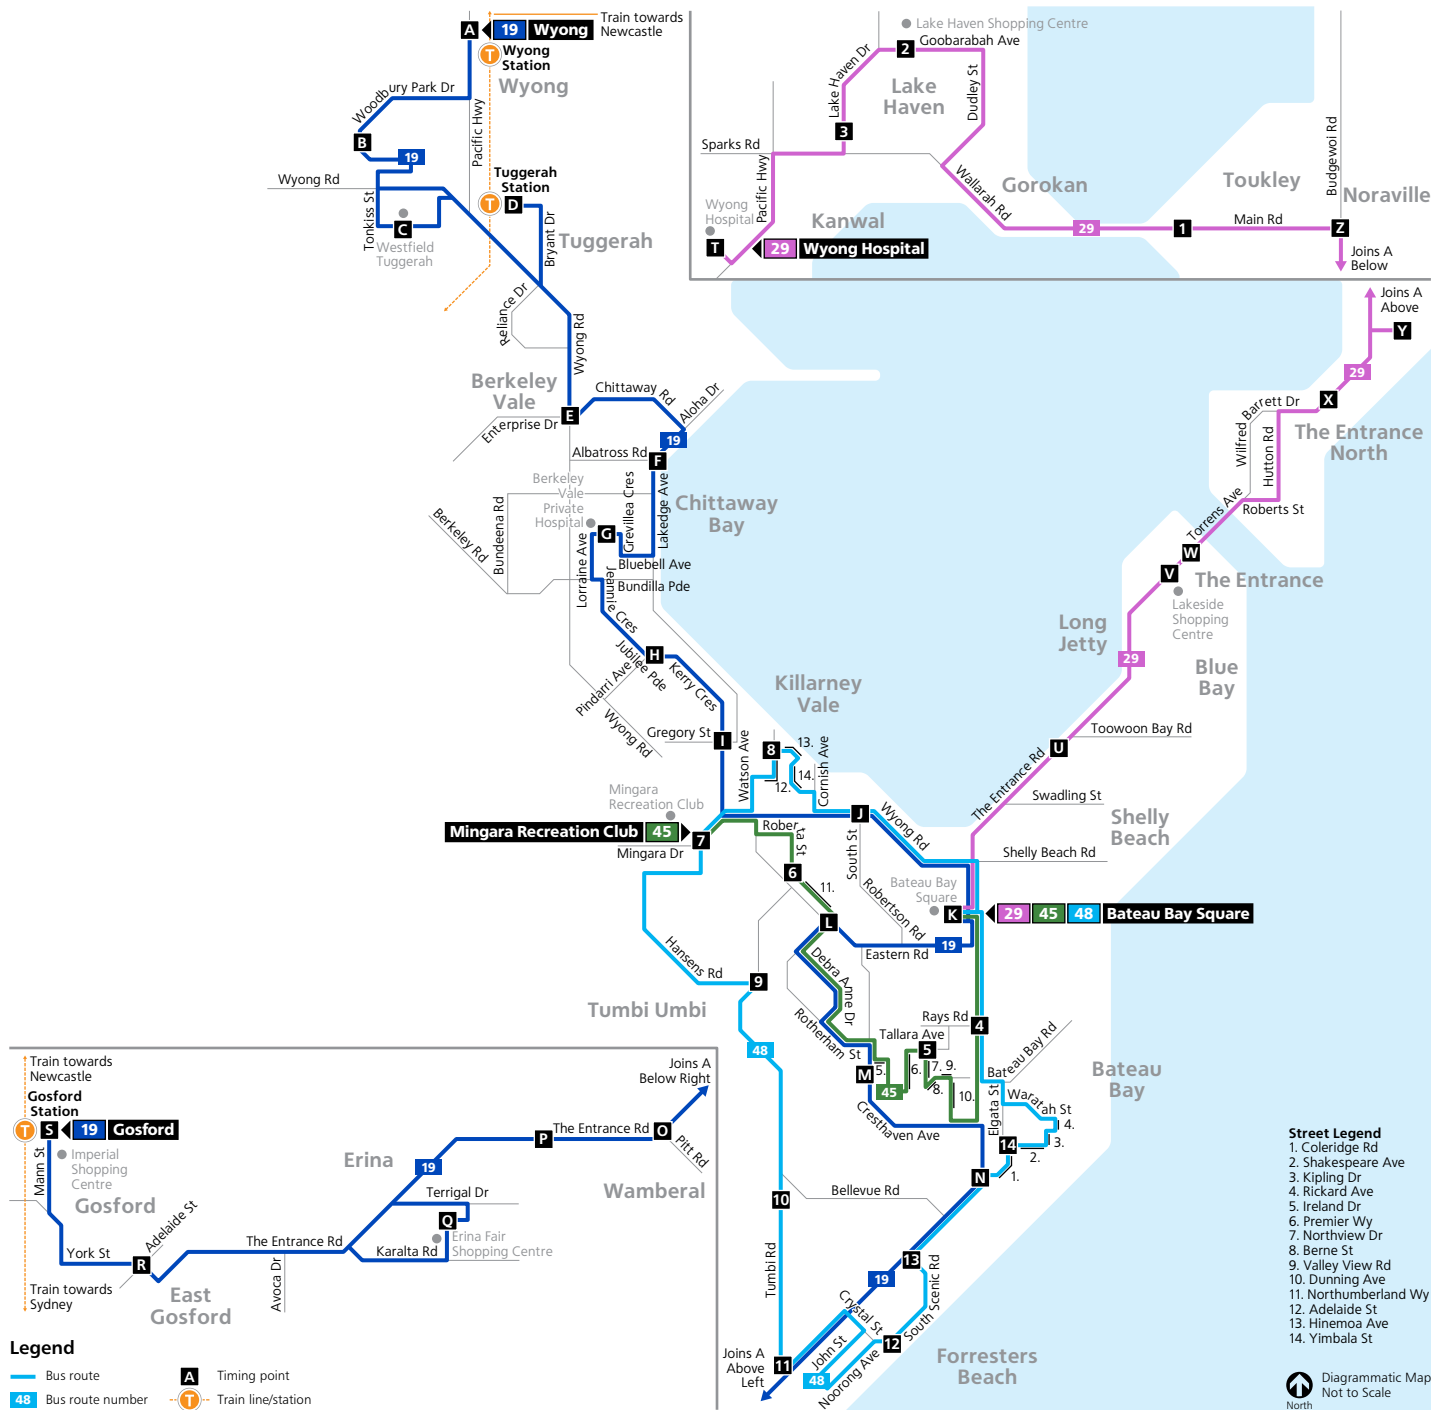

Routes 19, 29, 45, 48

1. **Street Legend**
1. Coleridge Rd
  2. Shakespeare Ave
  3. Kipling Dr
  4. Rickard Ave
  5. Ireland Dr
  6. Premier Wy
  7. Northview Dr
  8. Berne St
  9. Valley View Rd
  10. Dunning Ave
  11. Northumberland Wy
  12. Adelaide St
  13. Hinemoa Ave
  14. Yimbala St

⬆️ Diagrammatic Map
Not to Scale