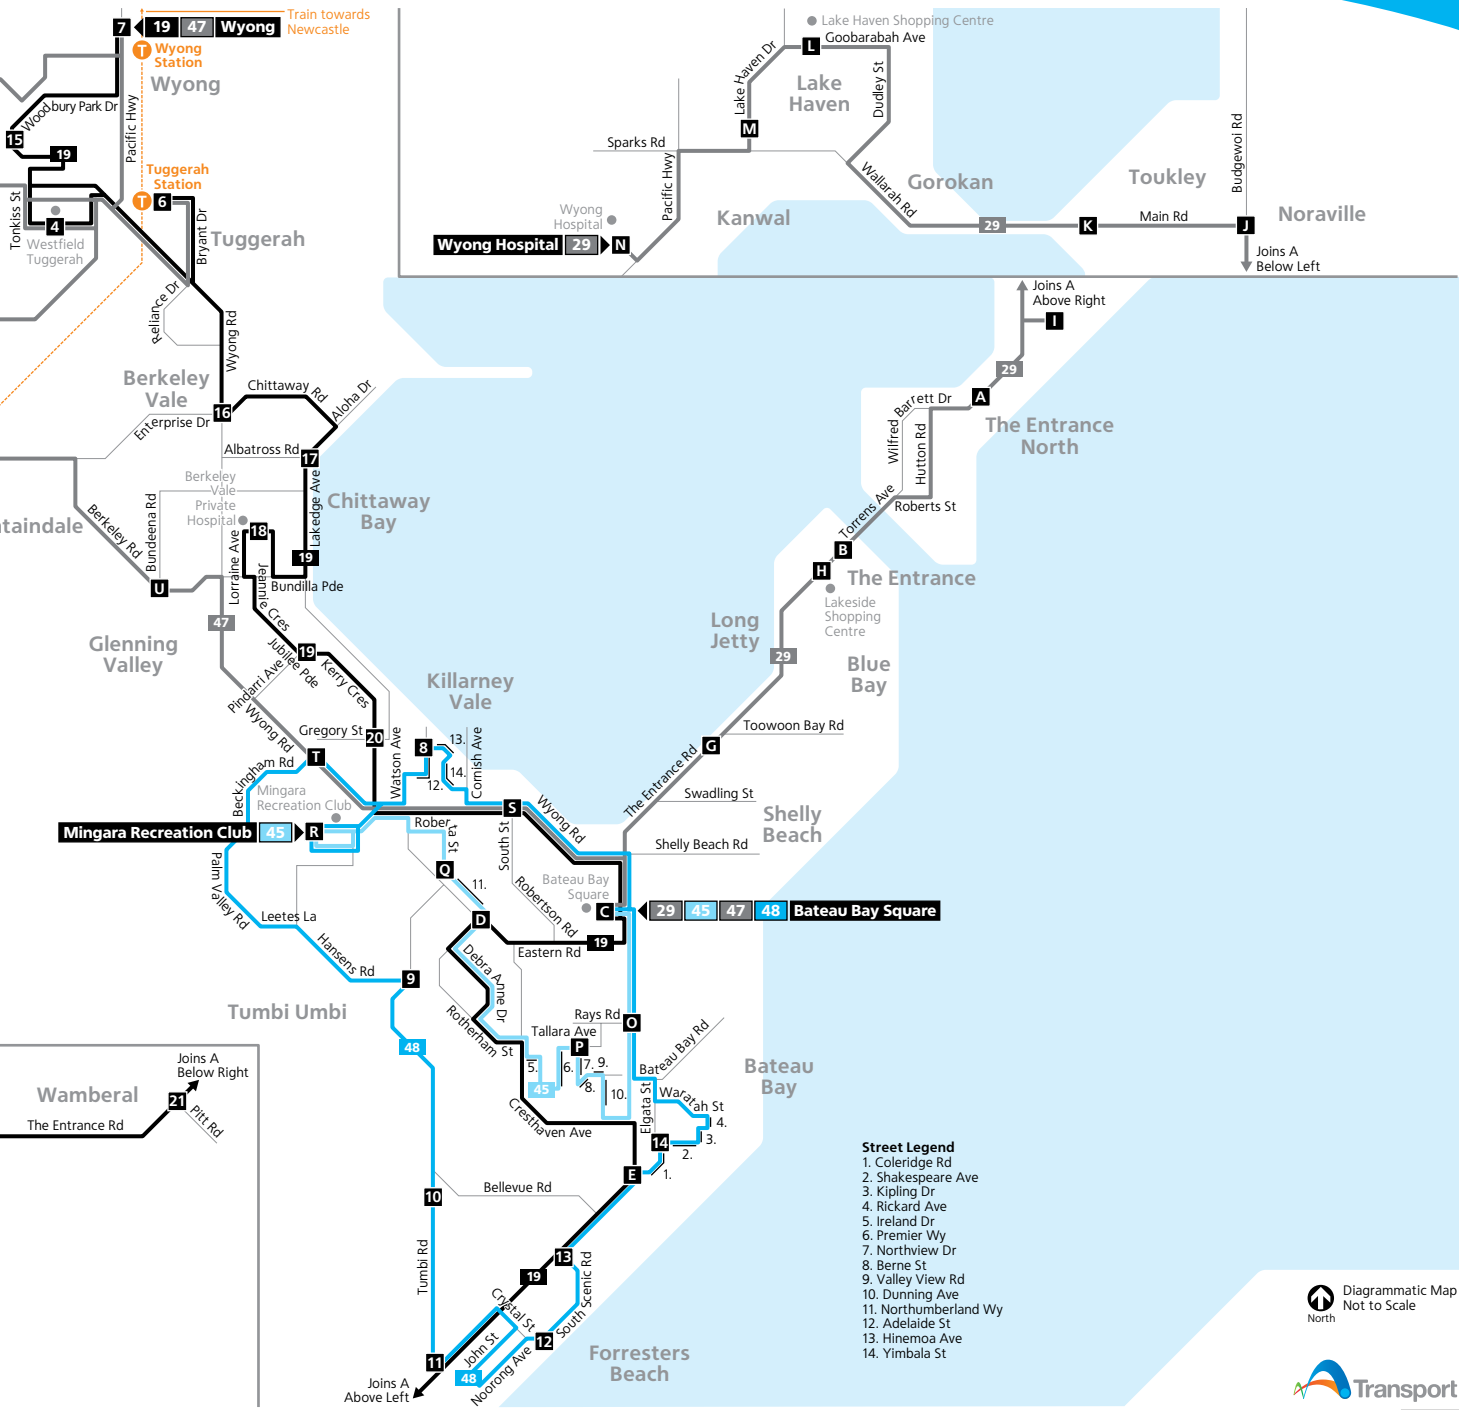

1. **Street Legend**
1. Coleridge Rd
  2. Shakespeare Ave
  3. Kipling Dr
  4. Rickard Ave
  5. Ireland Dr
  6. Premier Wy
  7. Northview Dr
  8. Berne St
  9. Valley View Rd
  10. Dunning Ave
  11. Northumberland Wy
  12. Adelaide St
  13. Hinemoa Ave
  14. Yimbala St

North
Diagrammatic Map
Not to Scale