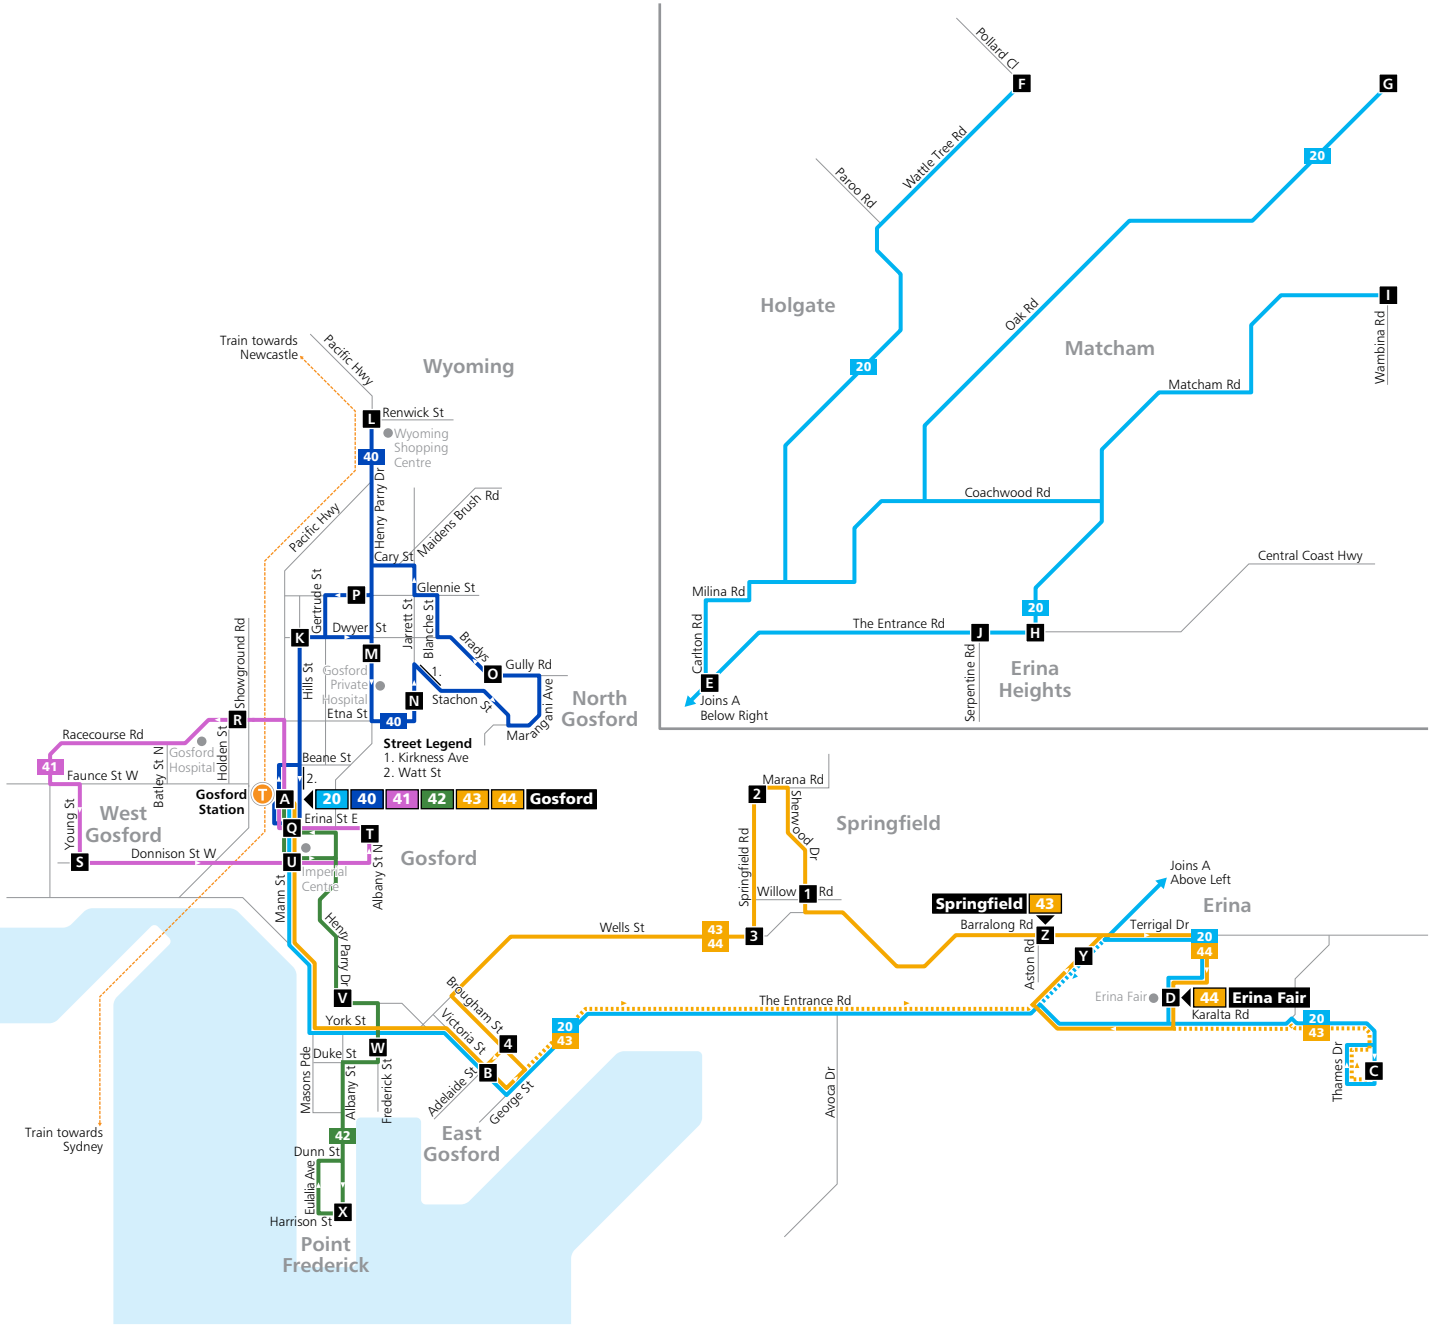

Routes 20, 40, 41, 42, 43, 44

1. **Legend**
2. Bus route
   - 20 Bus route number
   - A Timing point
   - T Train line/station