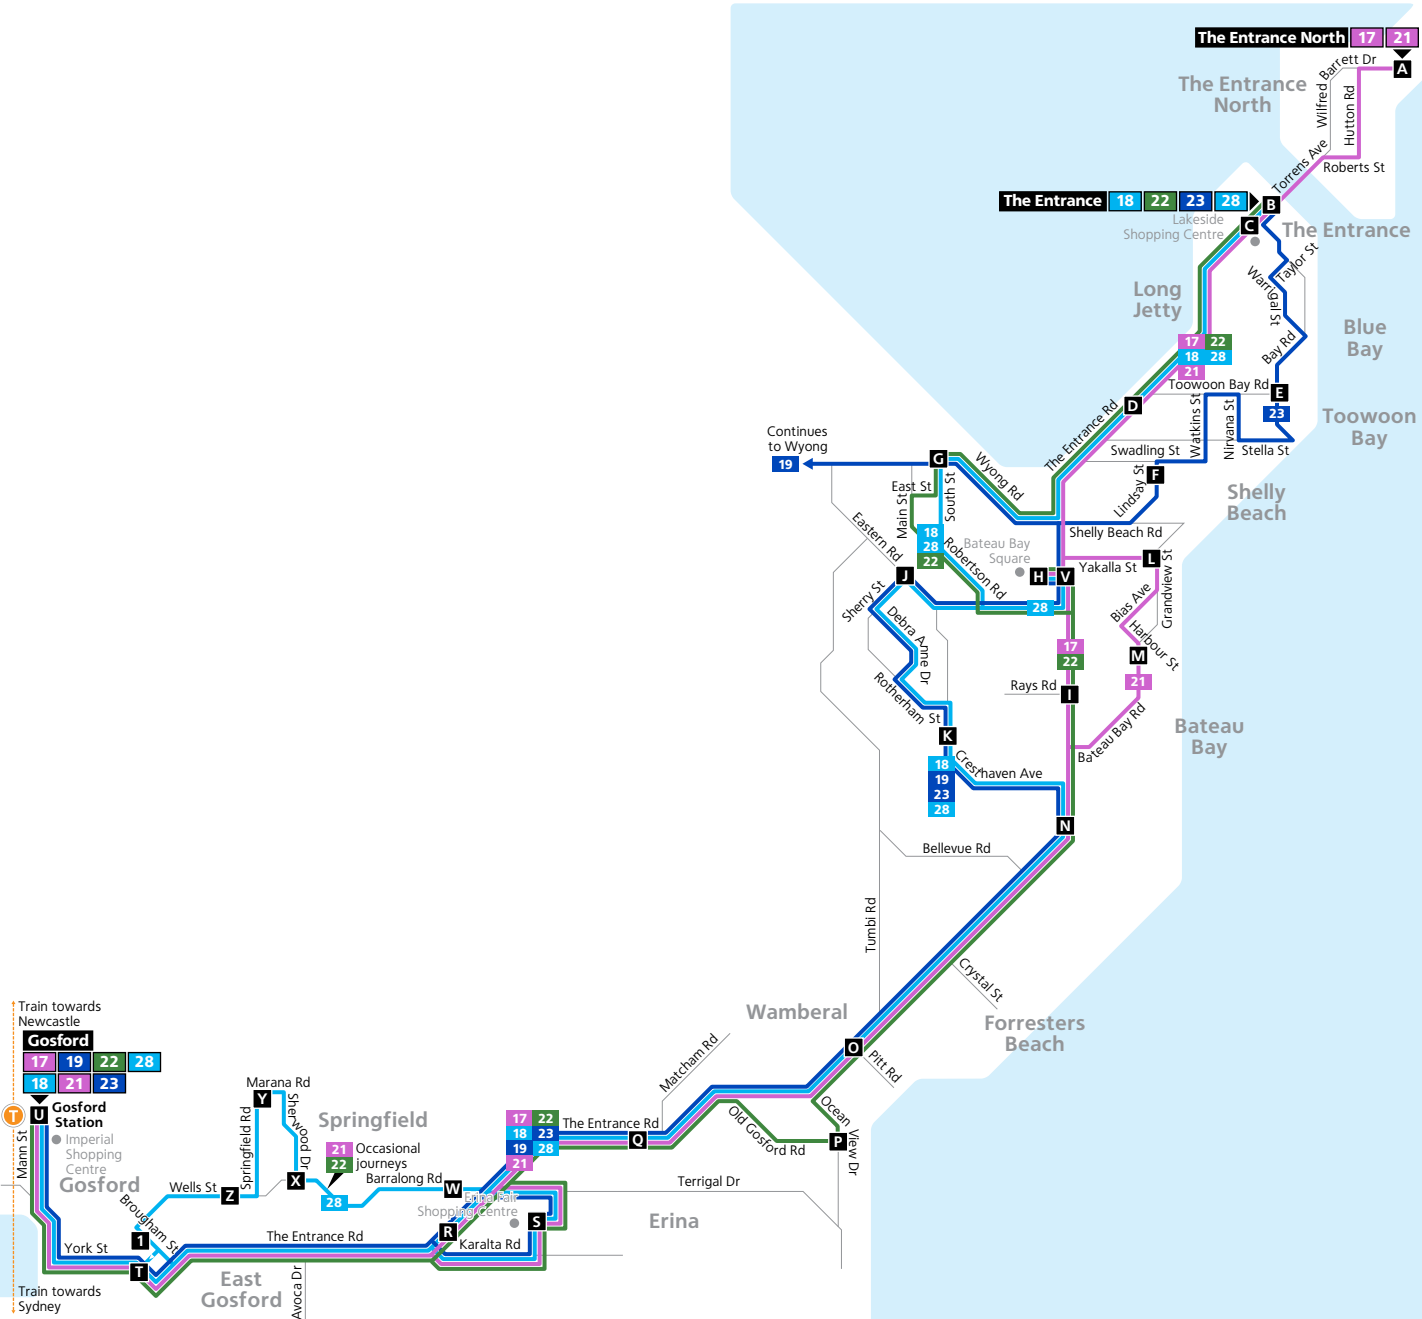

Routes 17, 18, 19, 21, 22, 23, 28

- Legend**
- Bus route
 - 18 Bus route number
 - A Timing point
 - T Train line/station

Diagrammatic Map
Not to Scale